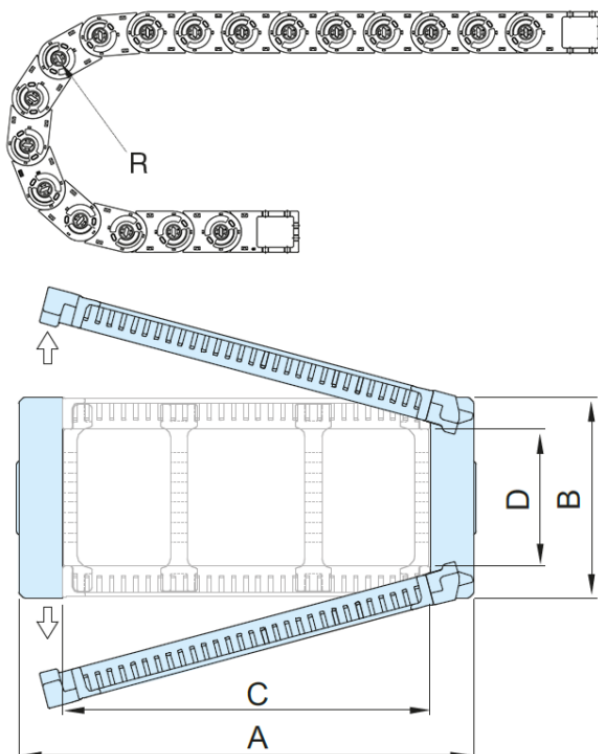

Article number: 18ST055N050R075

Description: ST Shift cable chain, ST055N.050 Radius 75- Hoved nr. (1LK)  
Type ST055N.050.R75

## Measures

A = 71  
B = 52  
C = 50  
D = 40  
I = 55  
R = 075